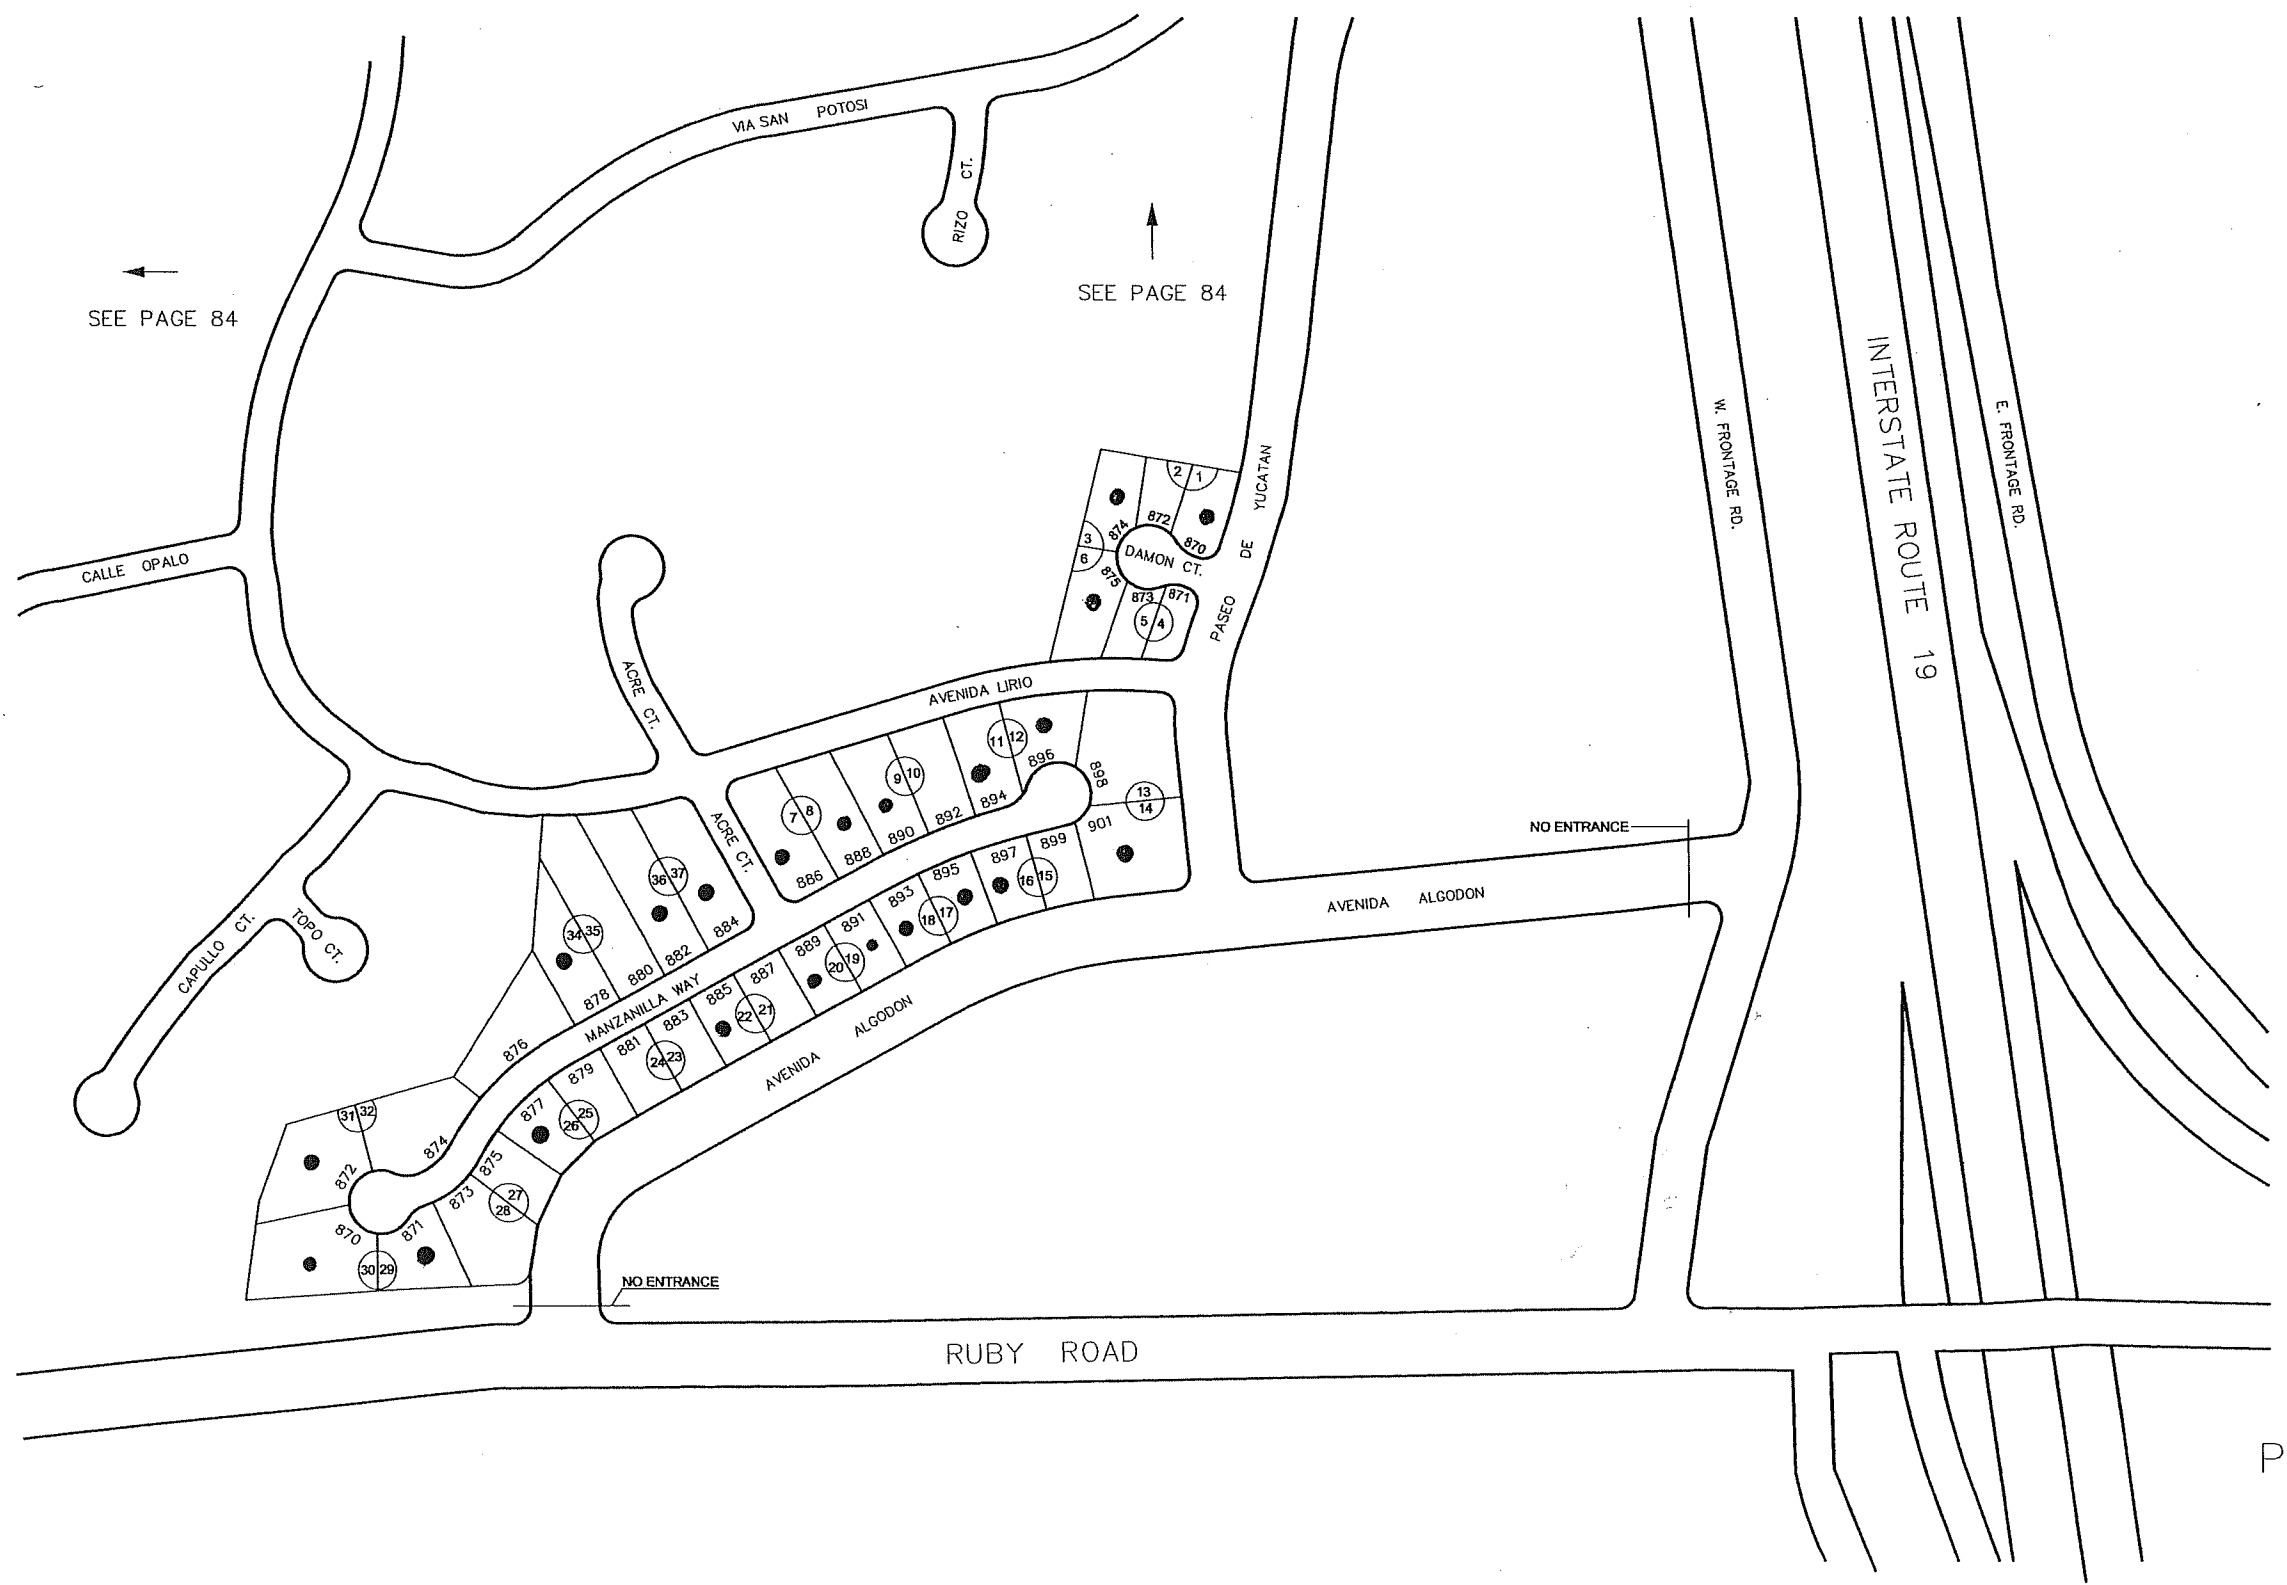

SCALE: 1"=60'

PAGE 85

PAGE 85

PAGE 12

PAGE 49

19

W. FRONTAGE

INTERSTATE

W. FRONTAGE RD.

SCALE 1" = 60'

FIRE DEPARTMENT
EMPTY LOT
957

PAGE 84

PAGE 84

PAGE 84

PAGE 84

NORTH