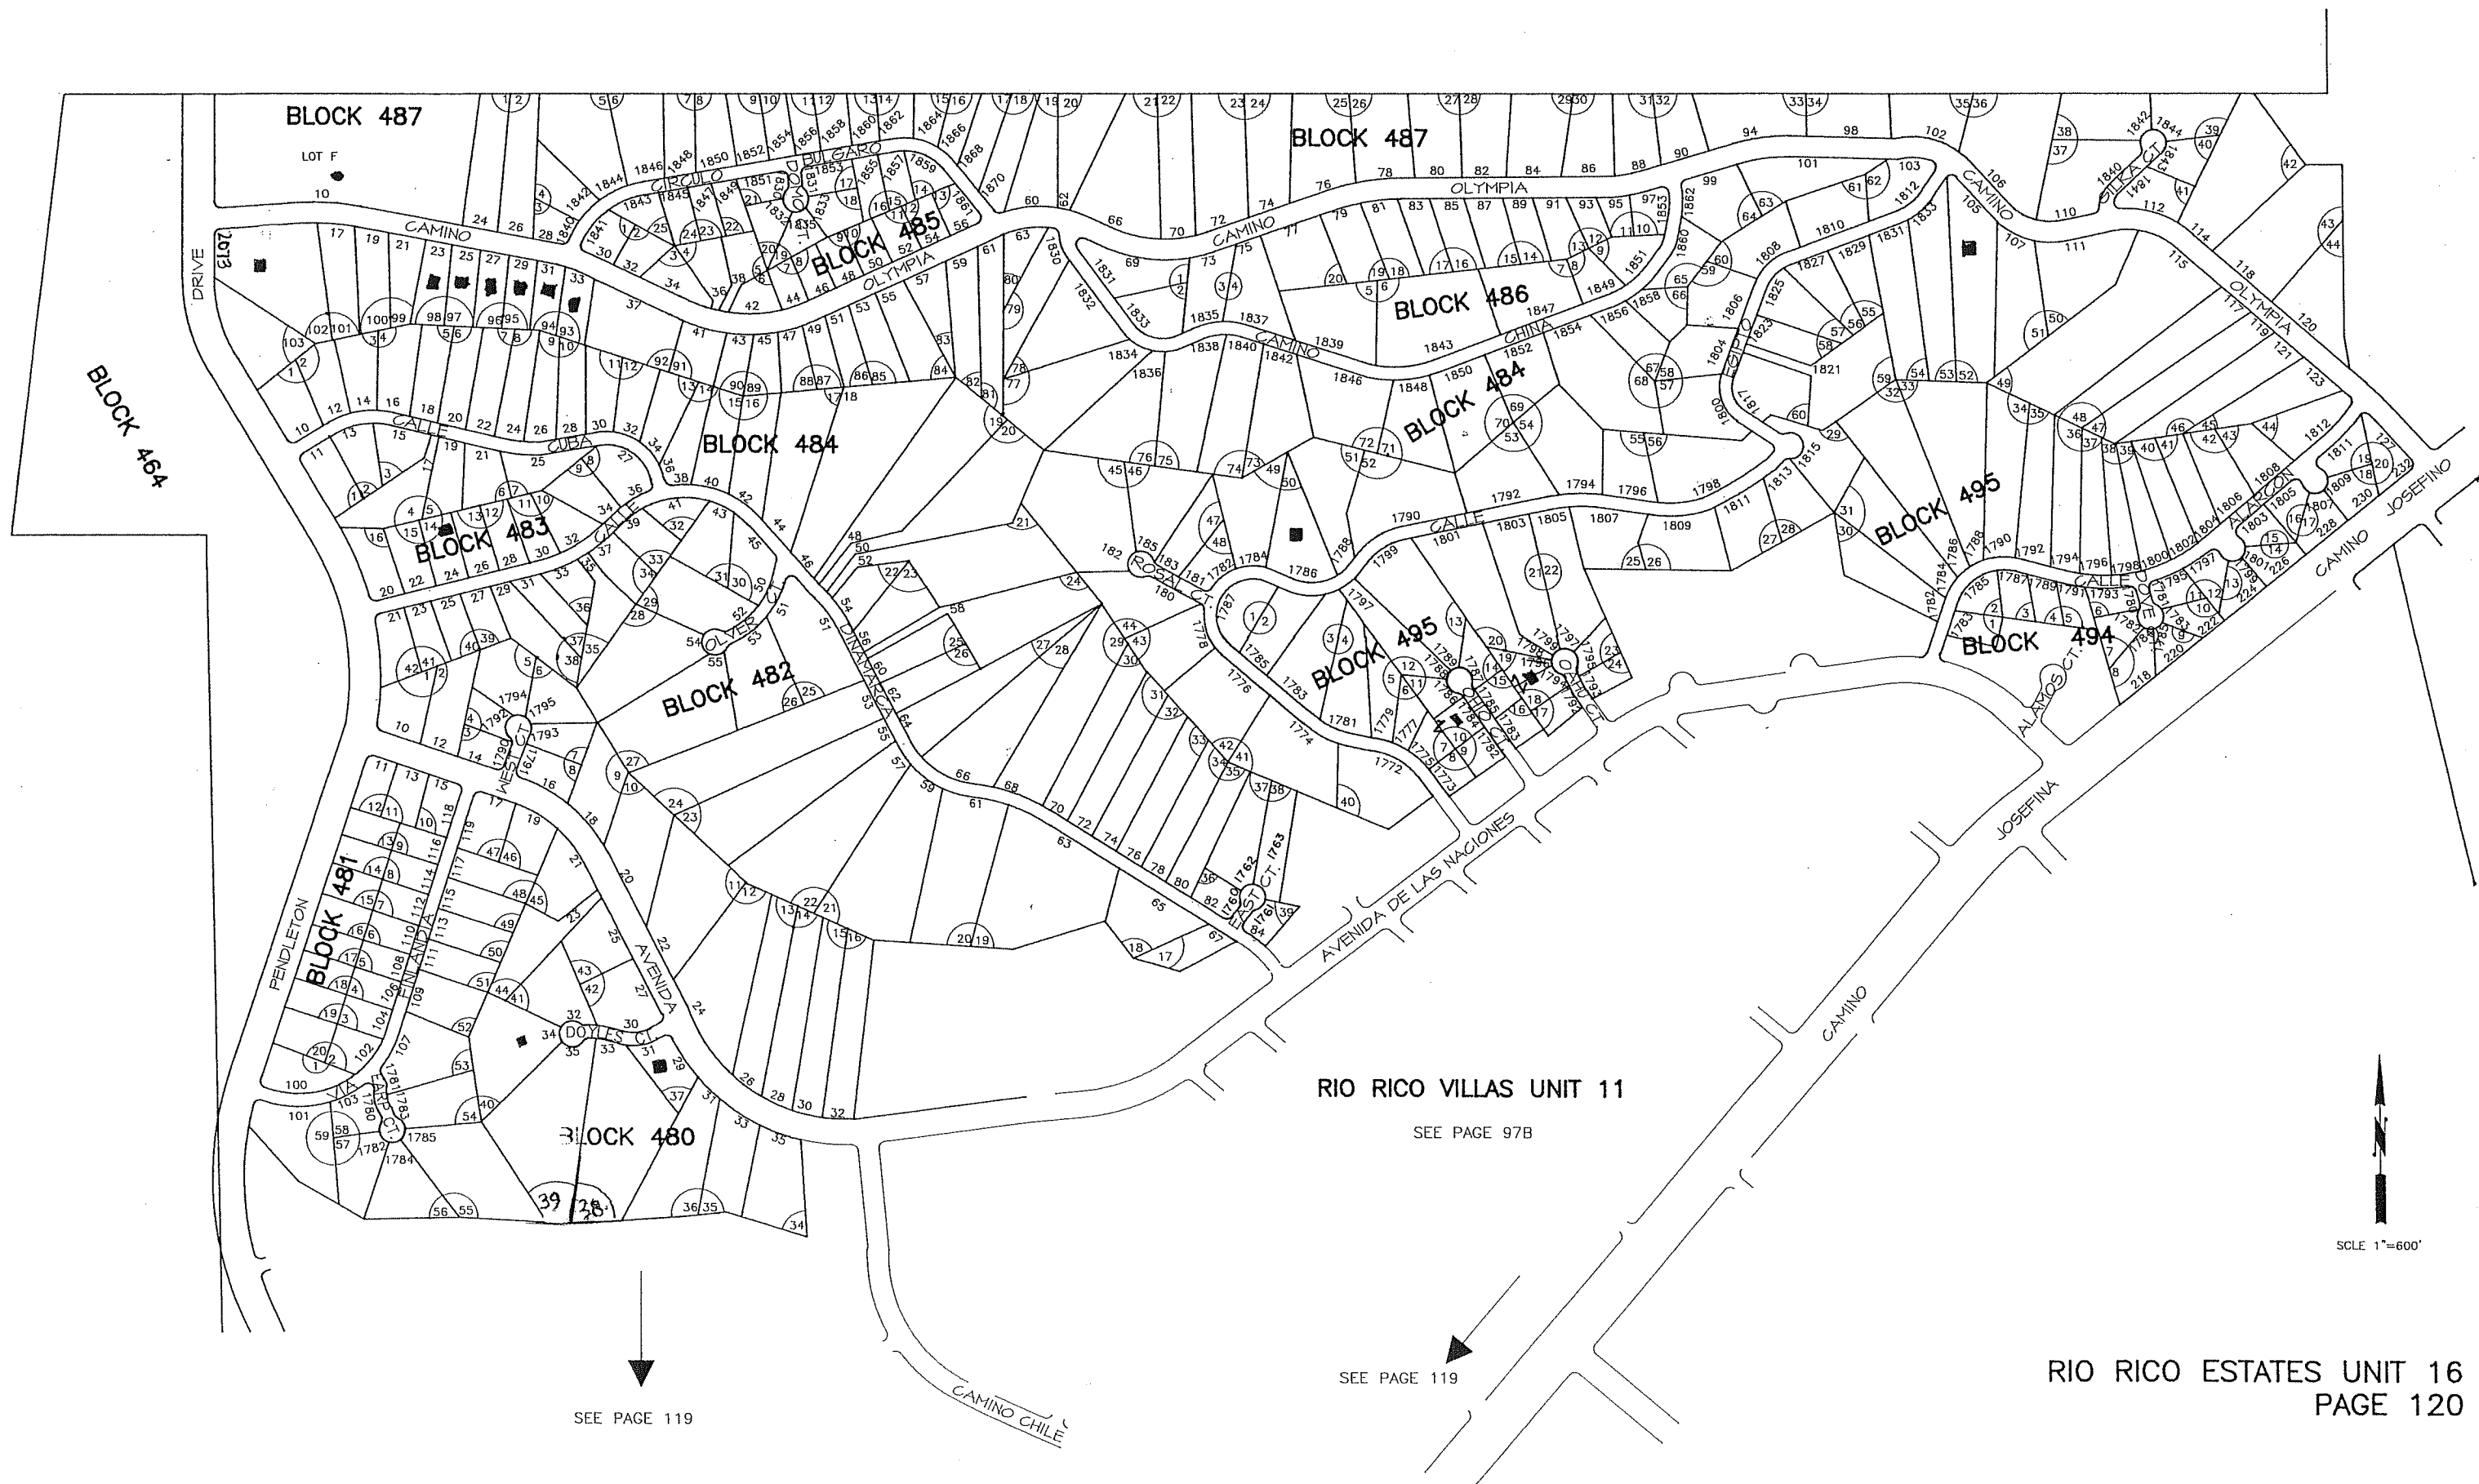

SEE PAGE 120

SEE PAGE 121

RIO RICO VILLAS UNIT 11

SEE PAGE 97B

SCALE 1"=600'

BLOCK 487

BLOCK 487

BLOCK 485

TUBAC FOOTHILLS

SEE PAGE 122

BLOCK 489

LOT K

BLOCK 489

JOSEFINA

CAMINO

BLOCK 487

LOT H

CAMINO JOSEFINO

RIO RICO VILLAS UNIT 12

SEE PAGES 98 & 99

CAMINO ARMADILLO

PAGE 120

SEE PAGE 122

BLOCK 490

LOT L

BLOCK 493

BLOCK 491

BLOCK 492

SEE PAGE 119

SEE PAGE 114

SCALE 1"=600'

RIO RICO ESTATES UNIT 16  
PAGE 121