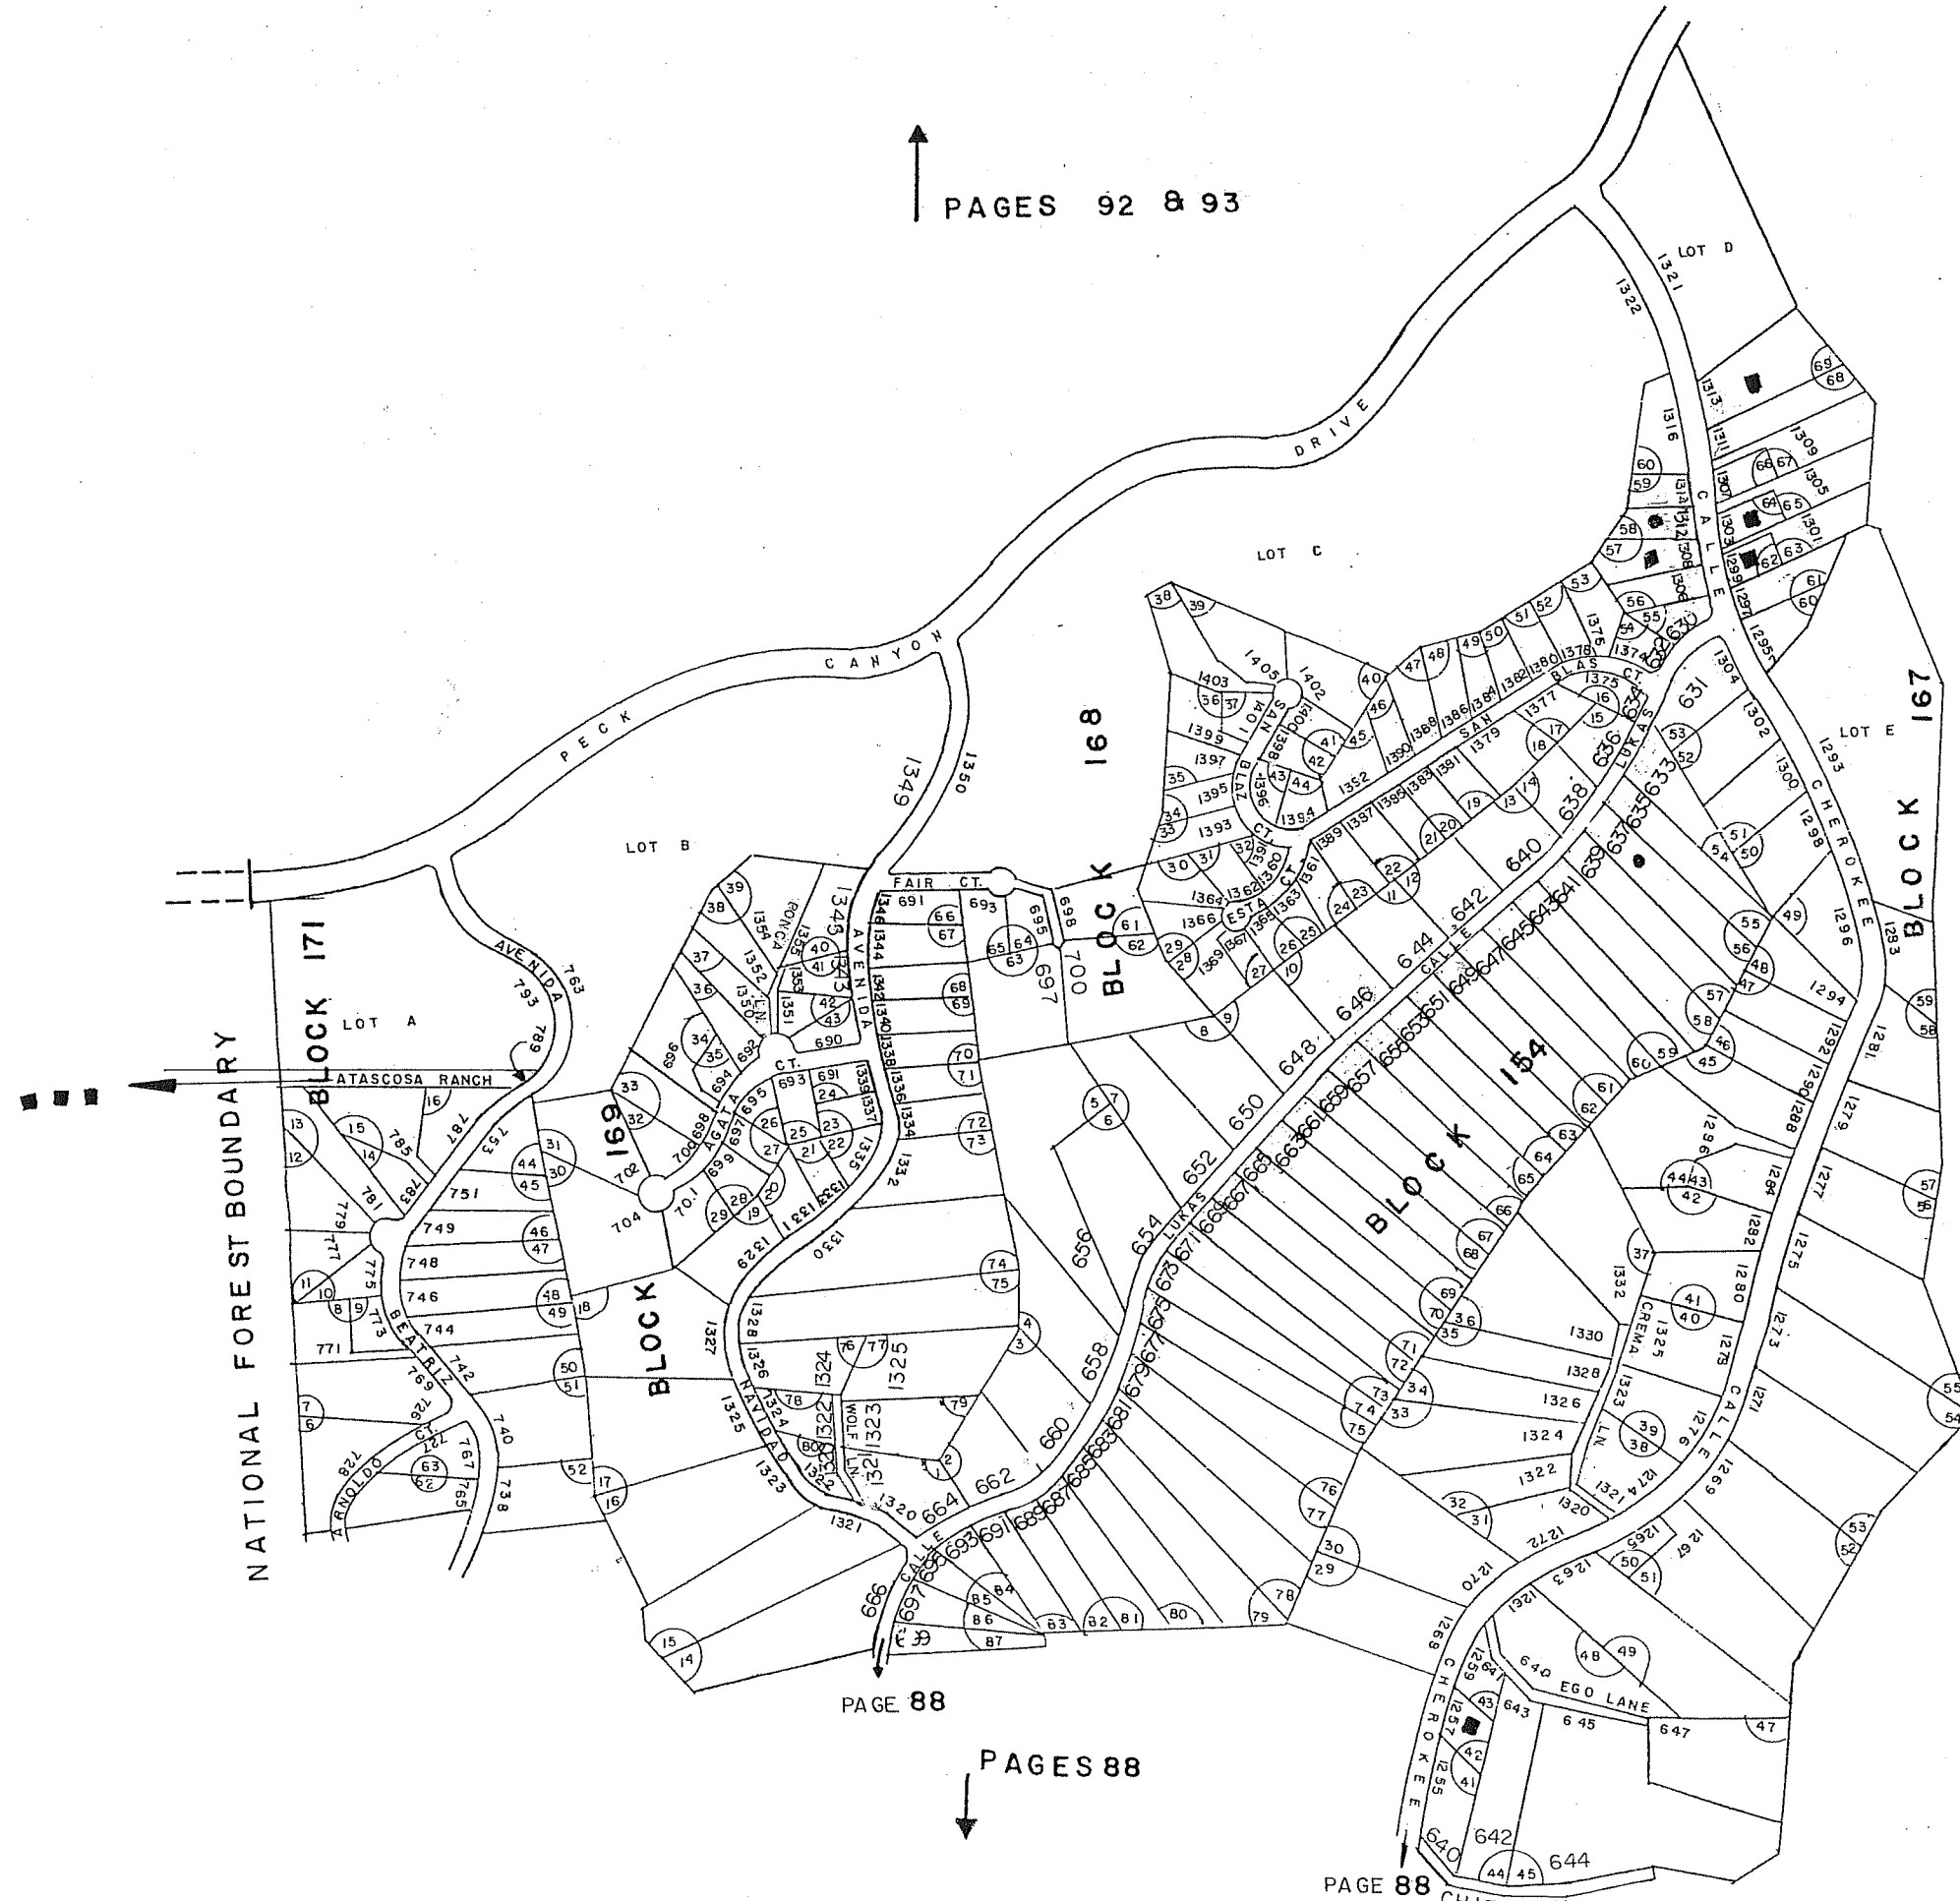

← PAGE 83

← PAGE 83

PAGE 89 →

↓ PAGES 86 & 87

SCALE 1"=600'

NORTH

SCALE 1" = 600'

PAGES 92 & 93

NATIONAL FOREST BOUNDARY

BLOCK 171

BLOCK 169

BLOCK 168

BLOCK 167

BLOCK 154

BLOCK 155

PAGE 88

PAGES 88

PAGE 88

PAGES 86 & 87

RIO RICO RANCHETTES UNIT No 9
PART 2

PAGE 89