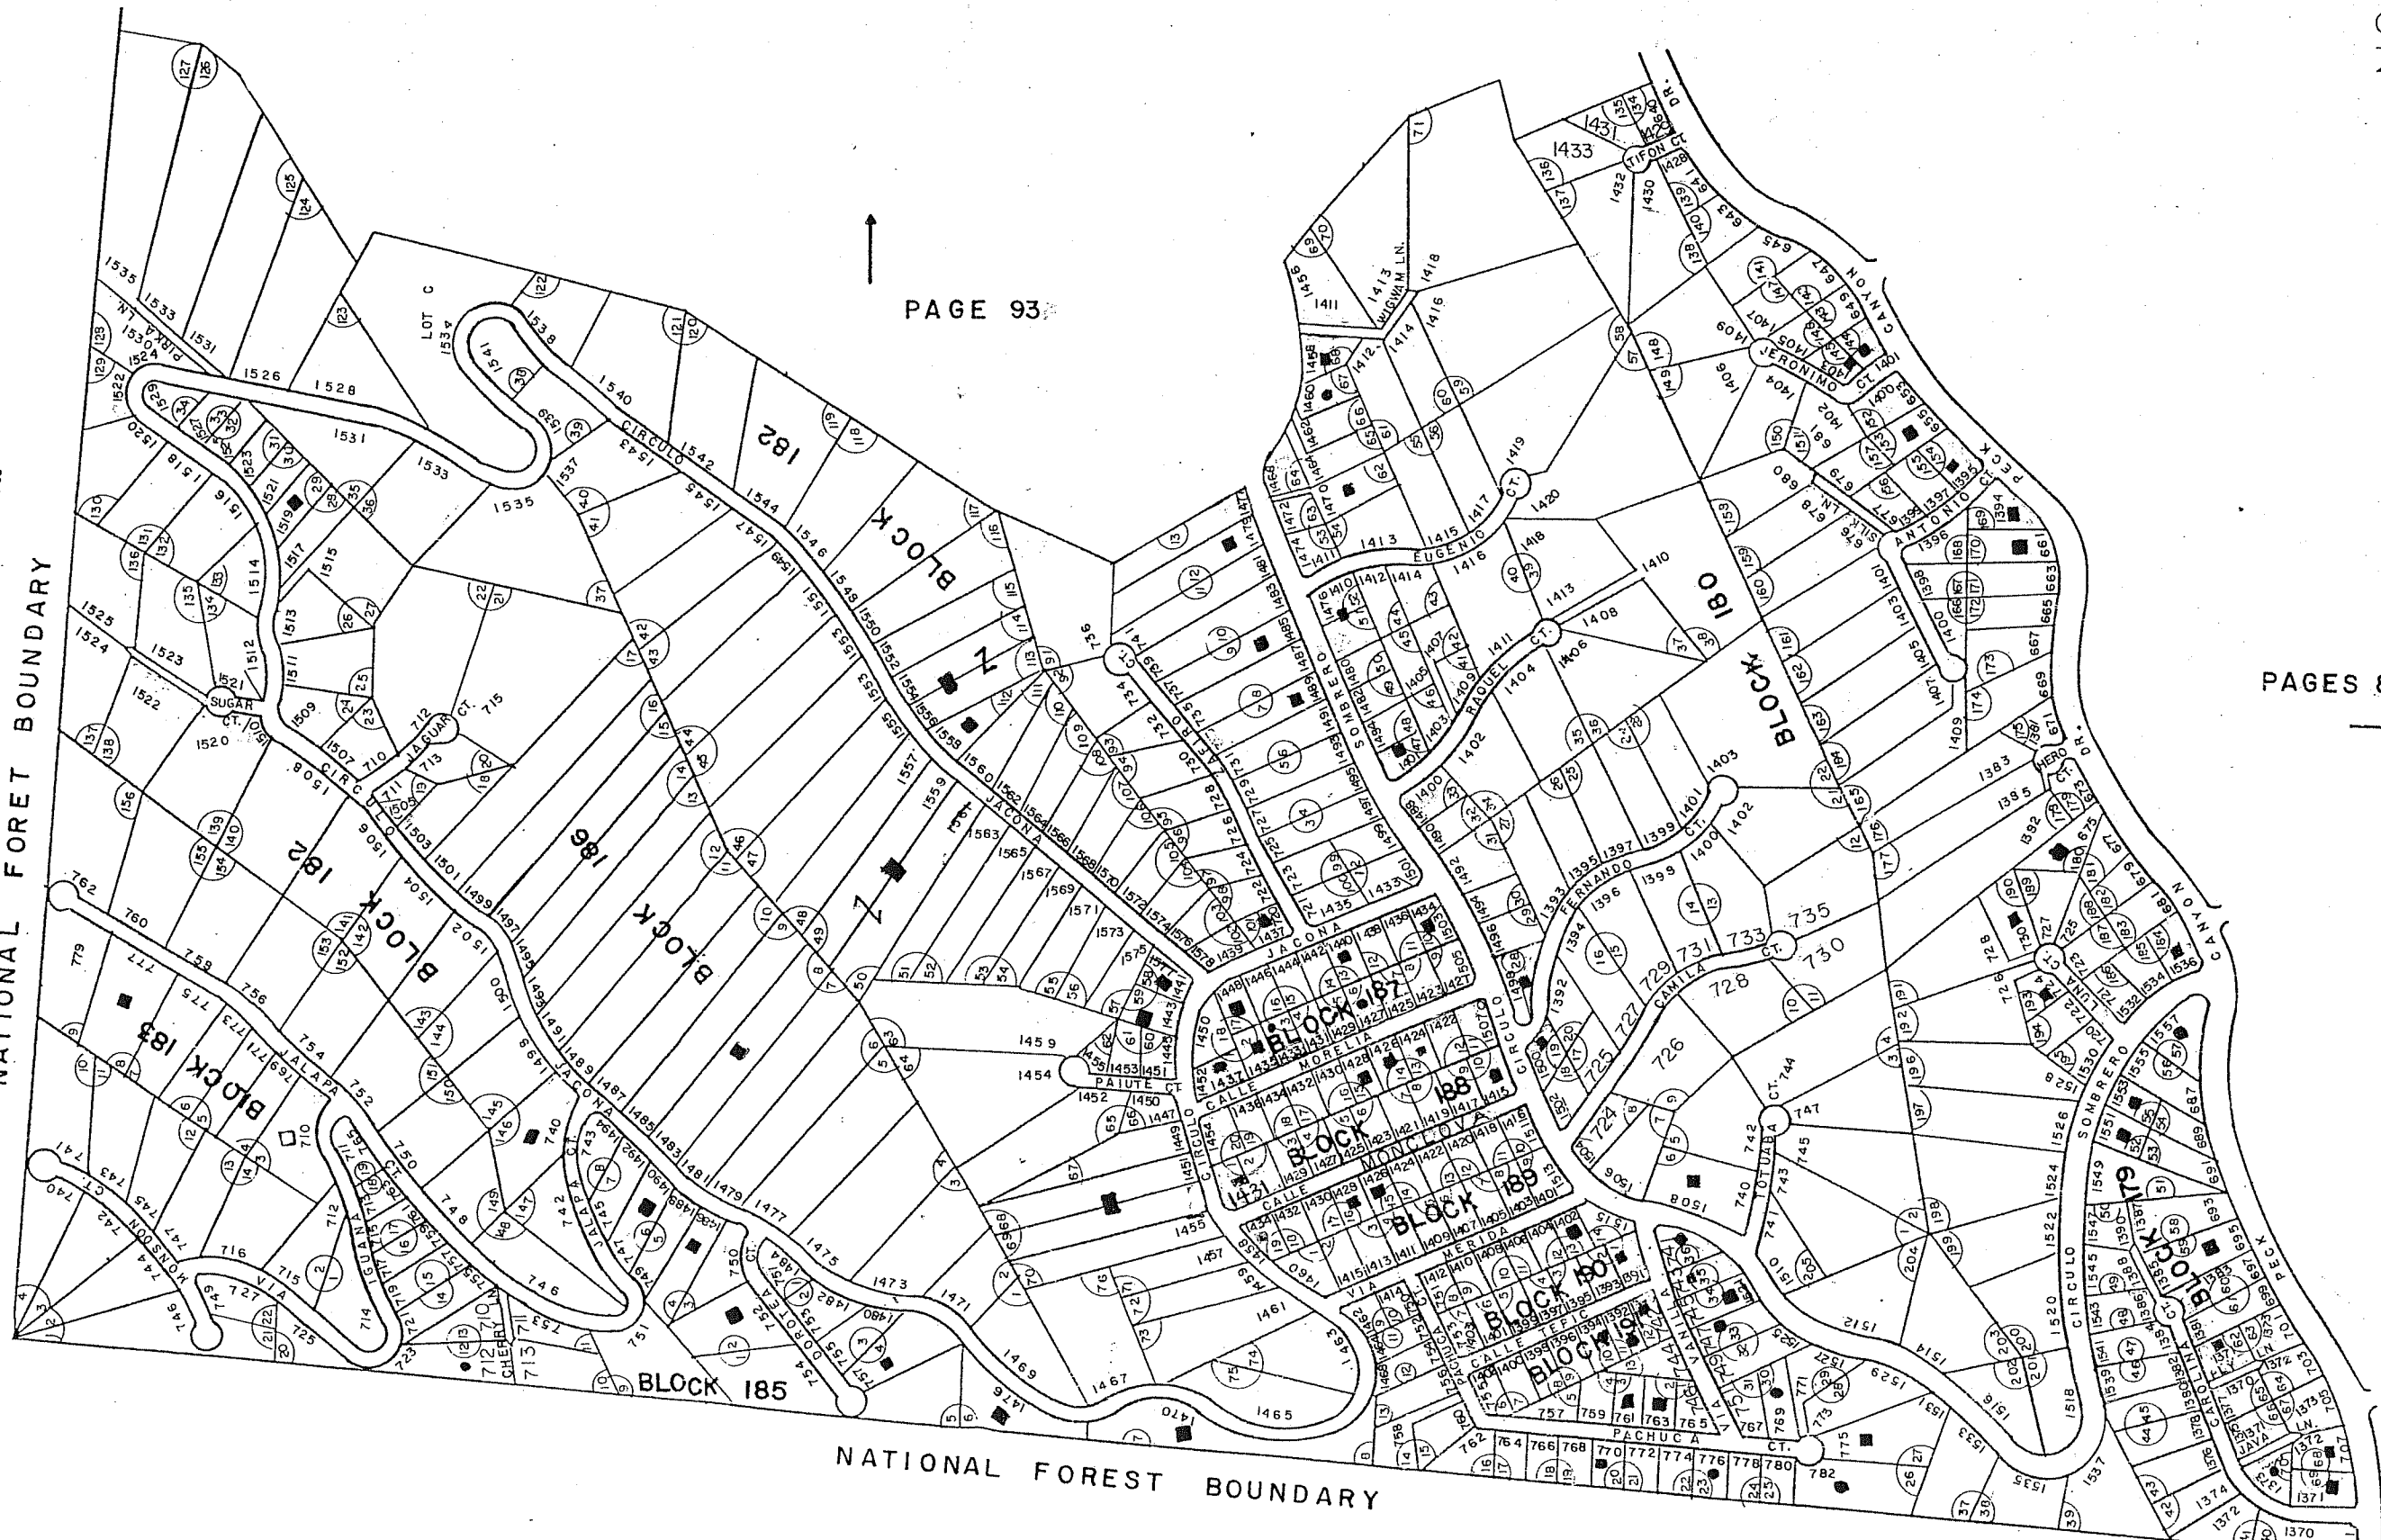

NORTH

PAGE 93

PAGES 89

SCALE: 1" = 600'

NATIONAL FOREST BOUNDARY

NATIONAL FOREST BOUNDARY

PAGE 92

RIO RICO RANCHETTES UNIT No 10
PART I SEE PAGE 18-6

NORTH

SCALE: 1"=600

PAGE 92

PAGE 92

PAGE 86 & 87