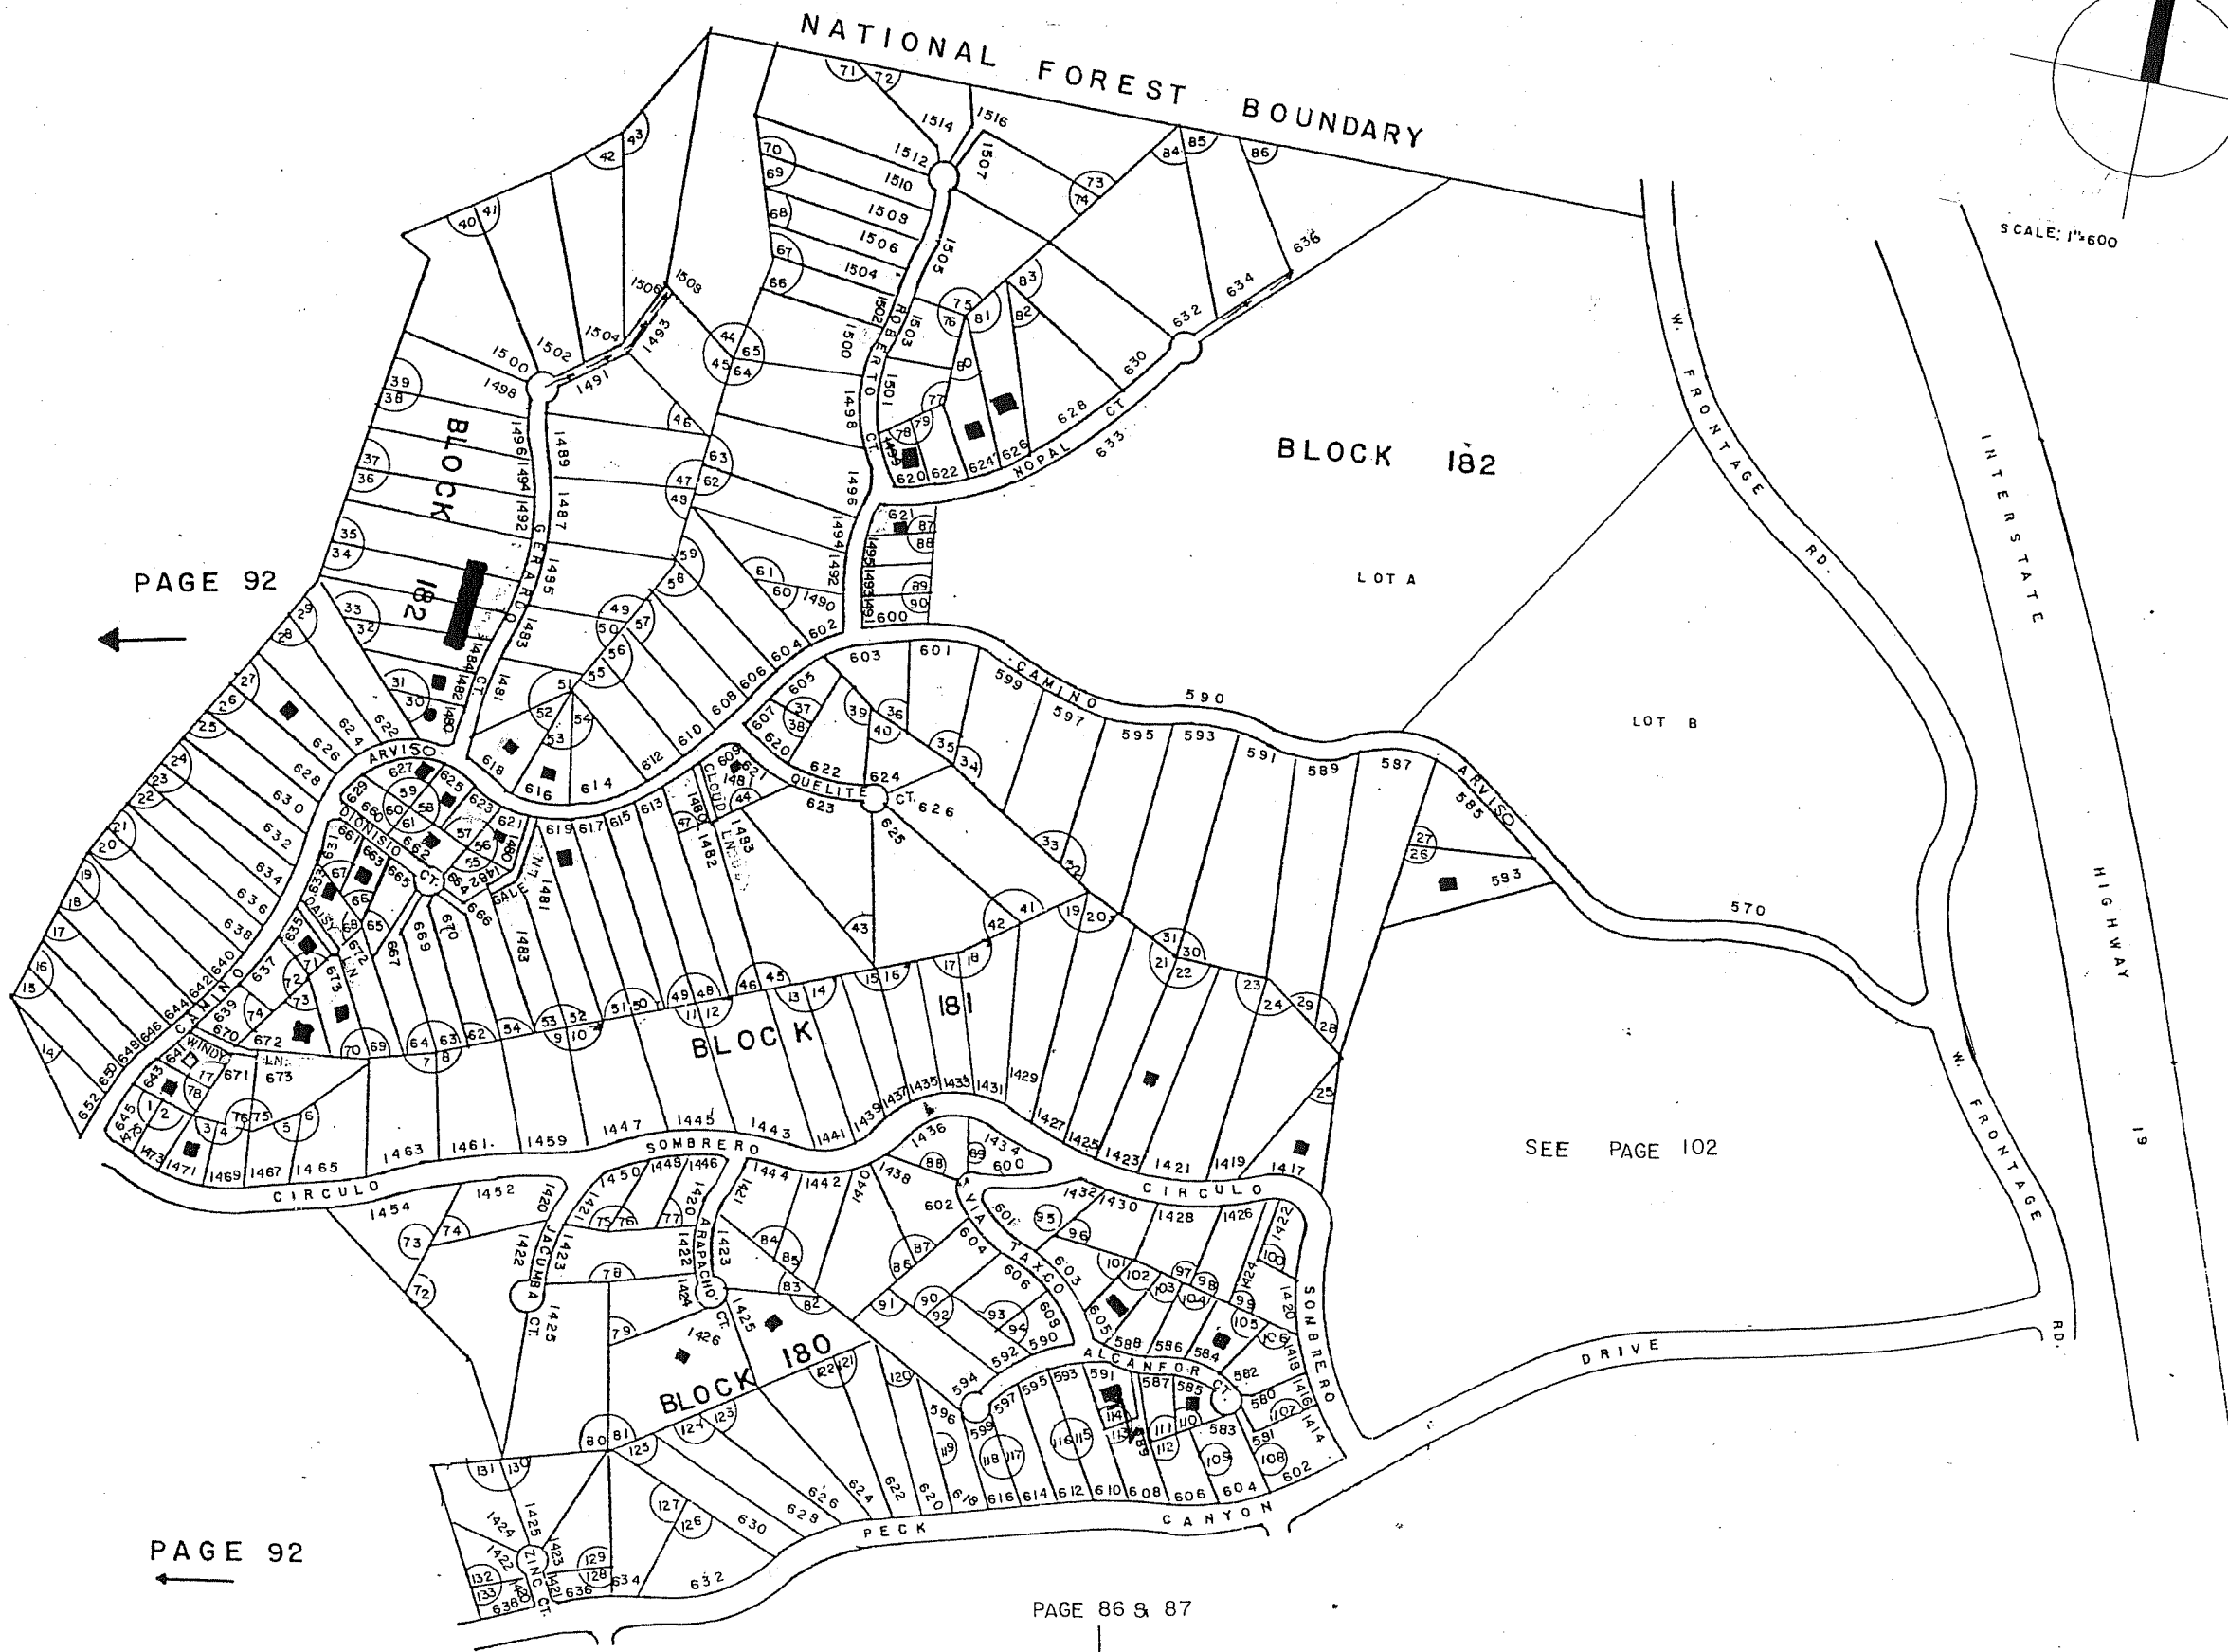

NORTH

PAGE 93

PAGES 89

SCALE: 1" = 600'

NATIONAL FOREST BOUNDARY

NATIONAL FOREST BOUNDARY

PAGE 92

RIO RICO RANCHETTES UNIT No 10
PART I SEE PAGE 18-6

NORTH

SCALE: 1"=600

PAGE 92

PAGE 92

PAGE 86 & 87