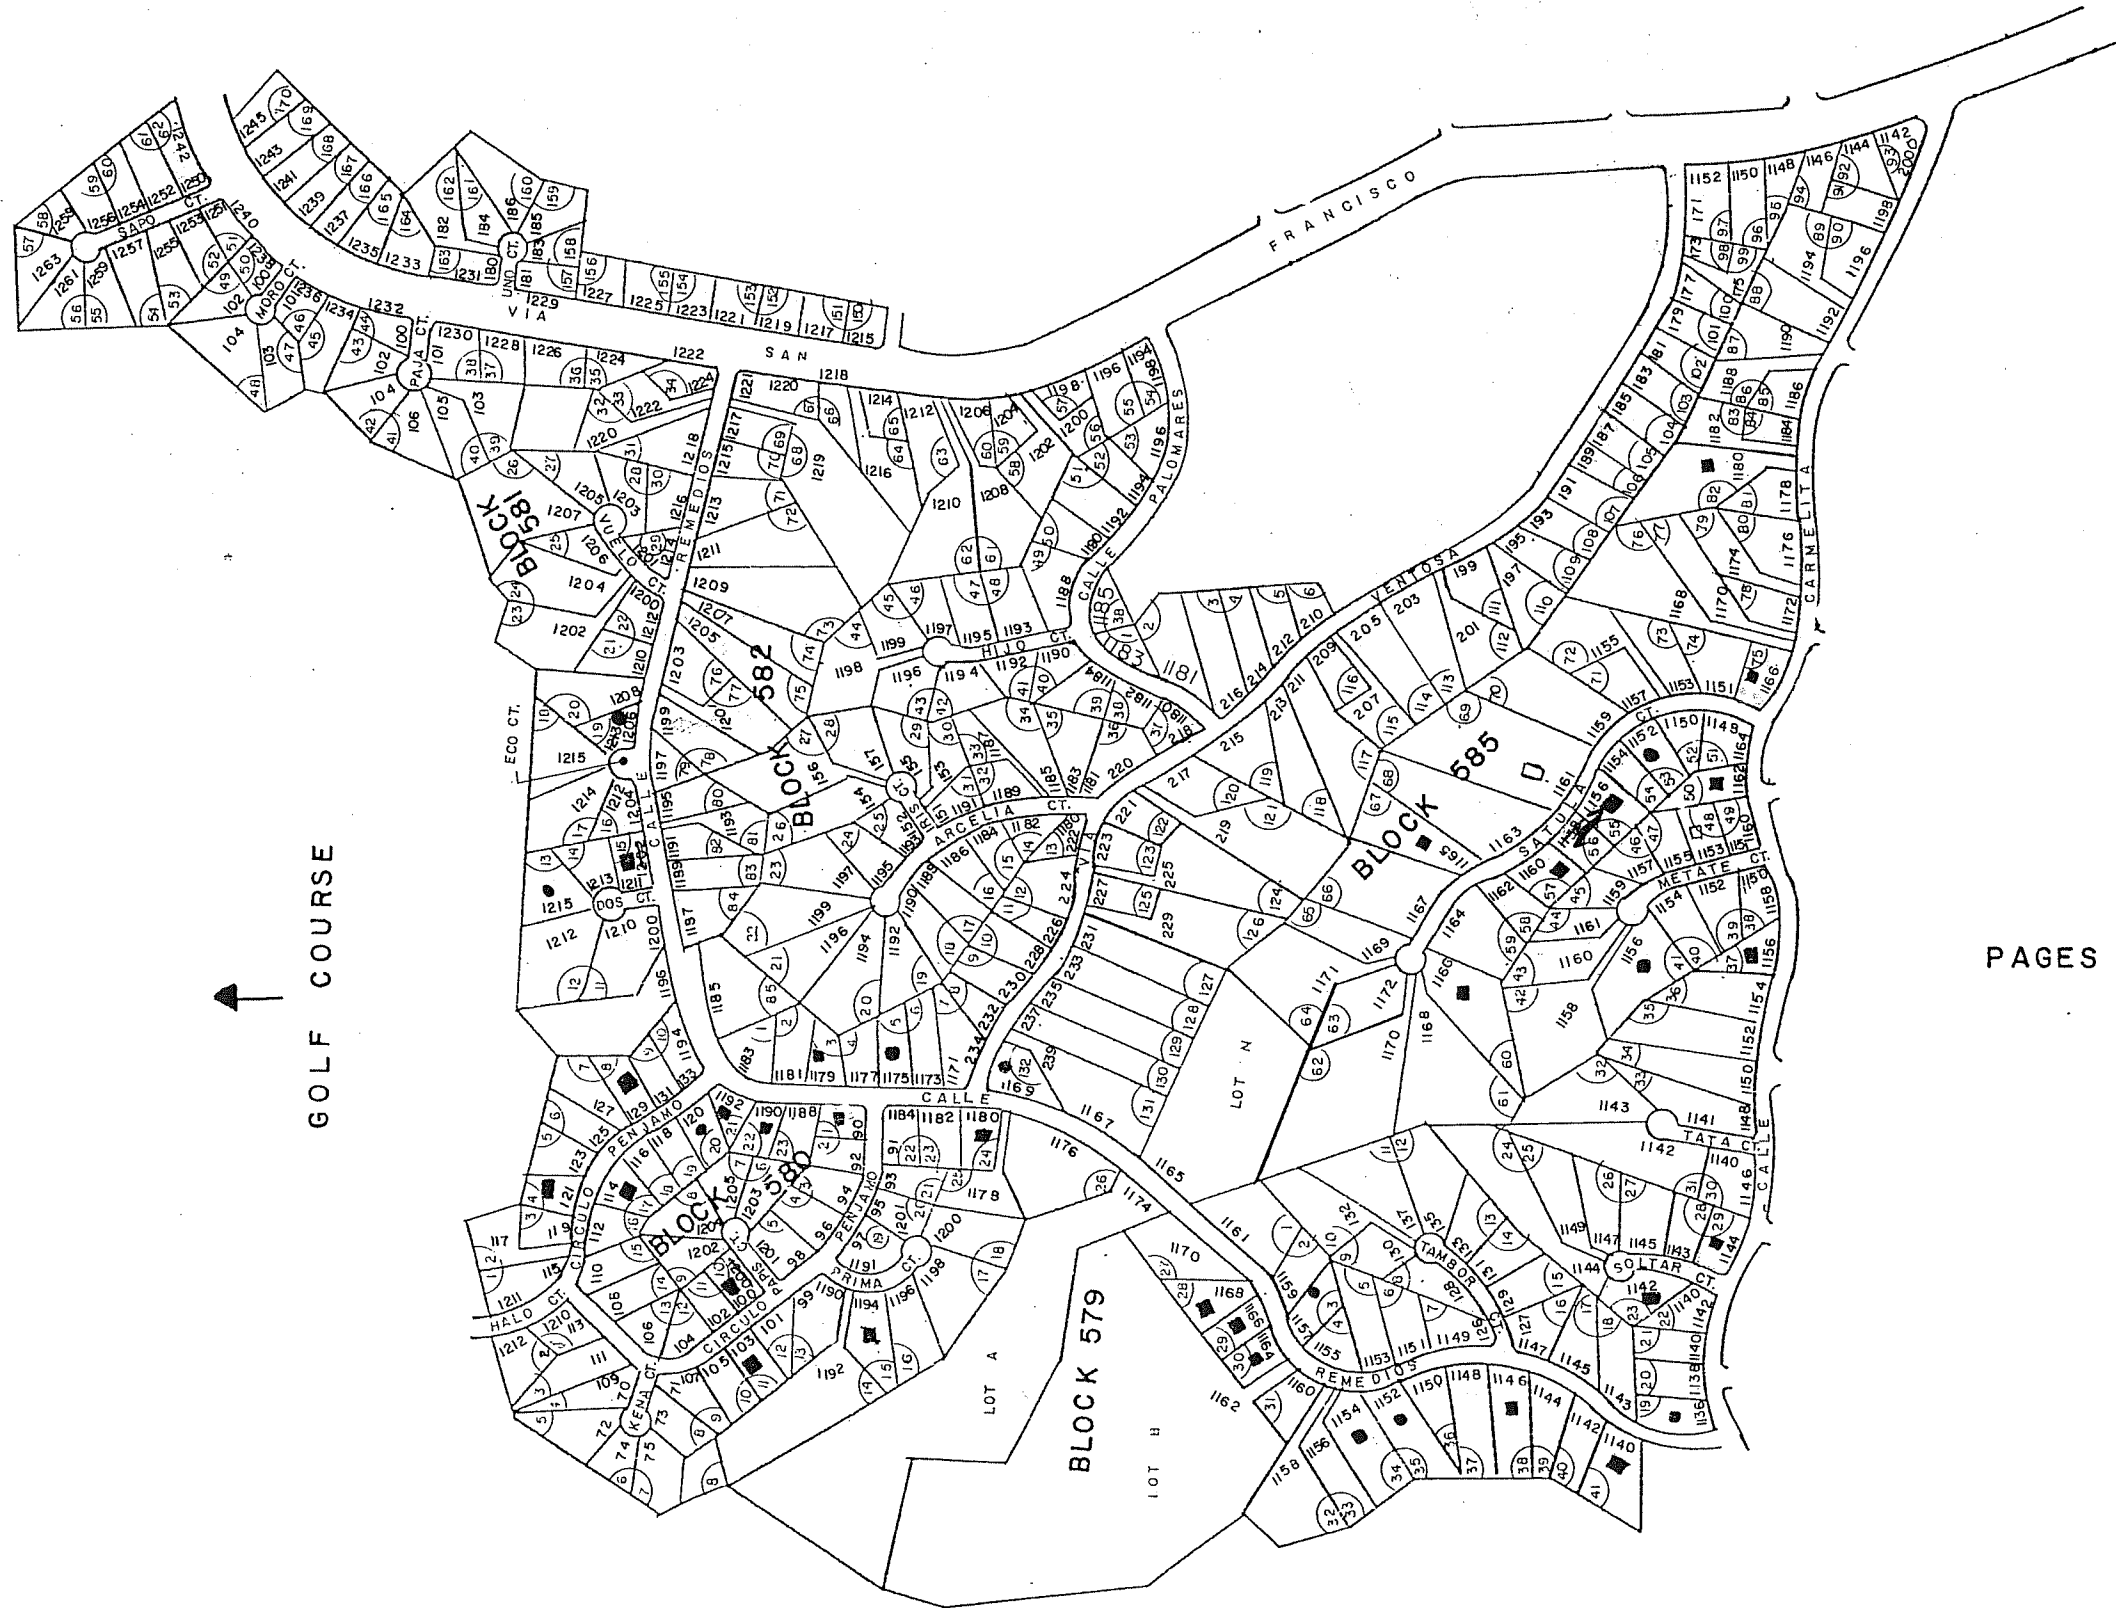

SCALE 1"=600

GOLF COURSE
↑

PAGES 90 & 91
→

GOLF COURSE
↓