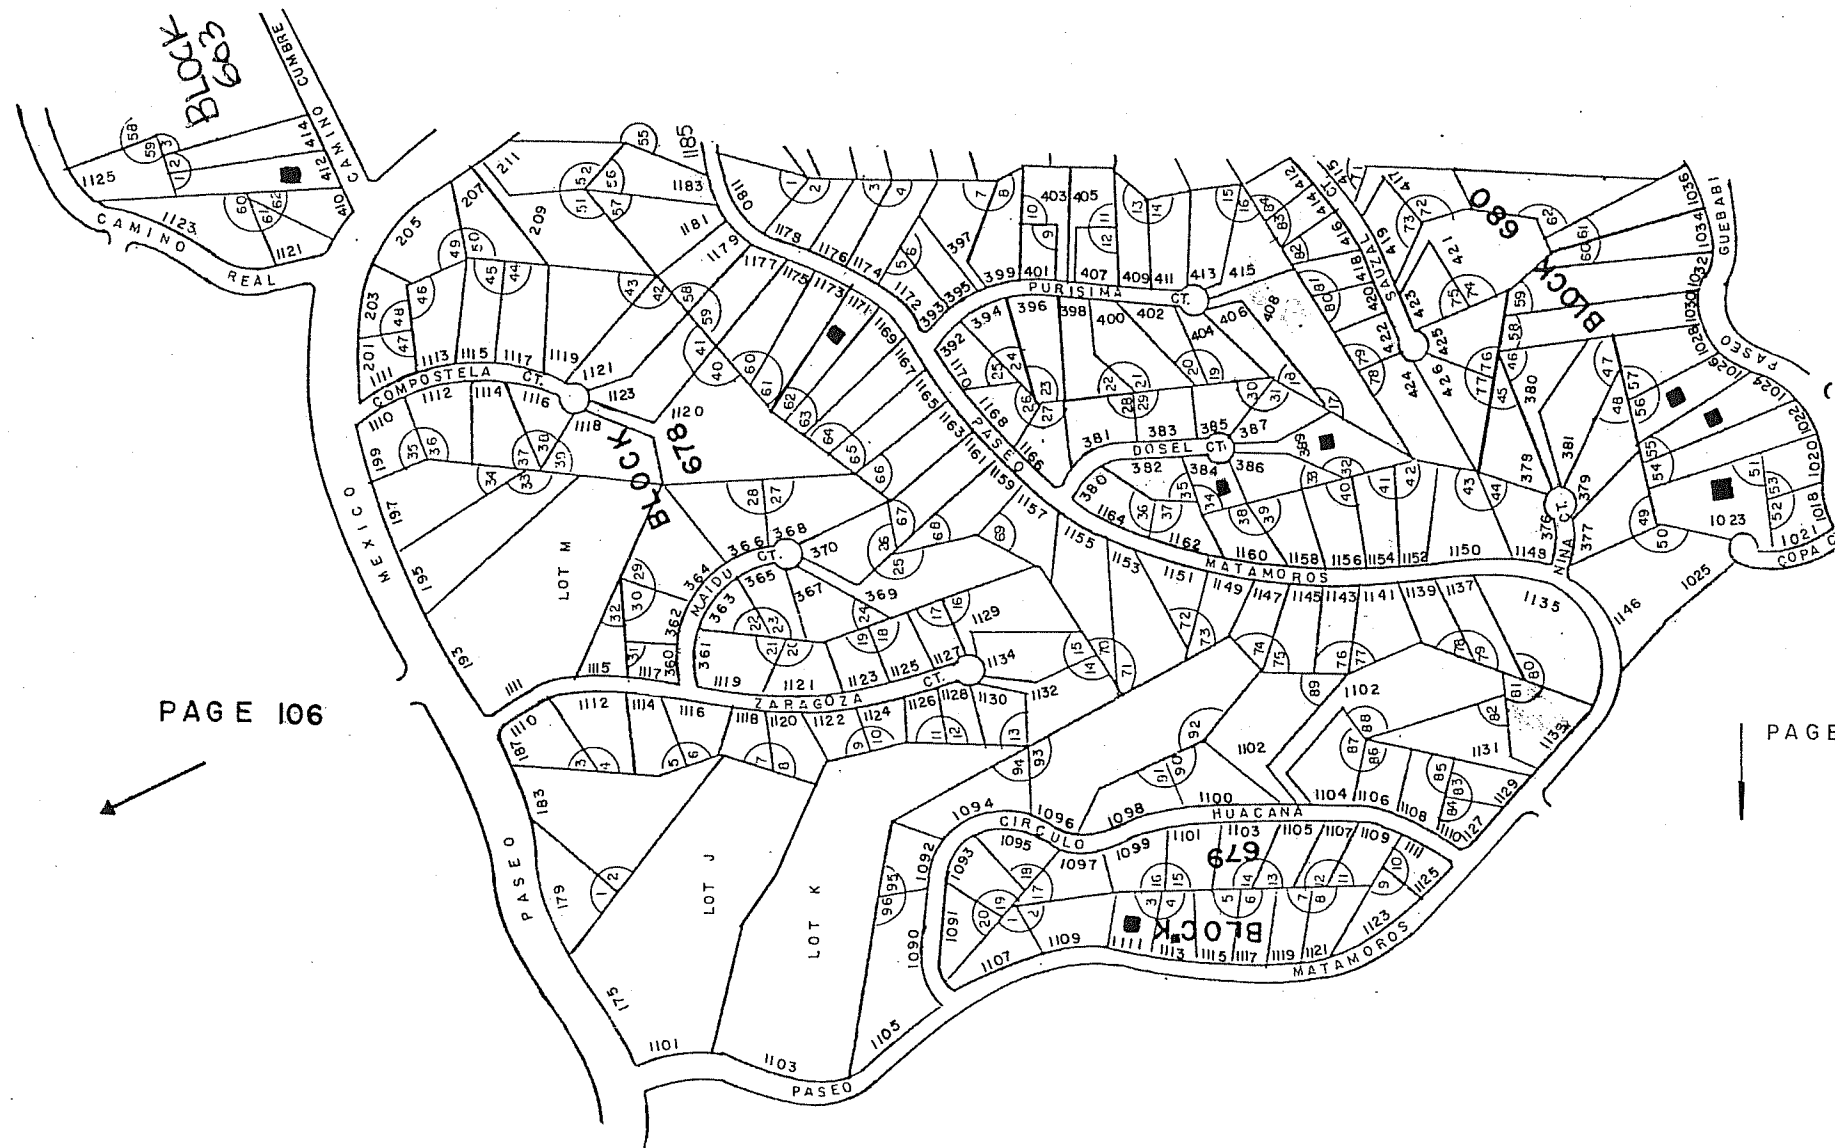

SCALE 1"=600

GOLF COURSE  
↑

PAGES 90 & 91  
→

GOLF COURSE  
↓

SCALE 1"=600'

SCALE 1"=600'

PAGE 106

PAGE 108

PAGE 96 & 97

PAGE 96

NORTH

RIO RICO RANCHETTES UNIT Nº 14 C

PART I

PAGE 107

SCALE 1" = 600'

NORTH

PAGES 97 & 97

PAGE 107

PART 2

PAGE 108

RIO RICO RANCHETTES UNIT No 14 C