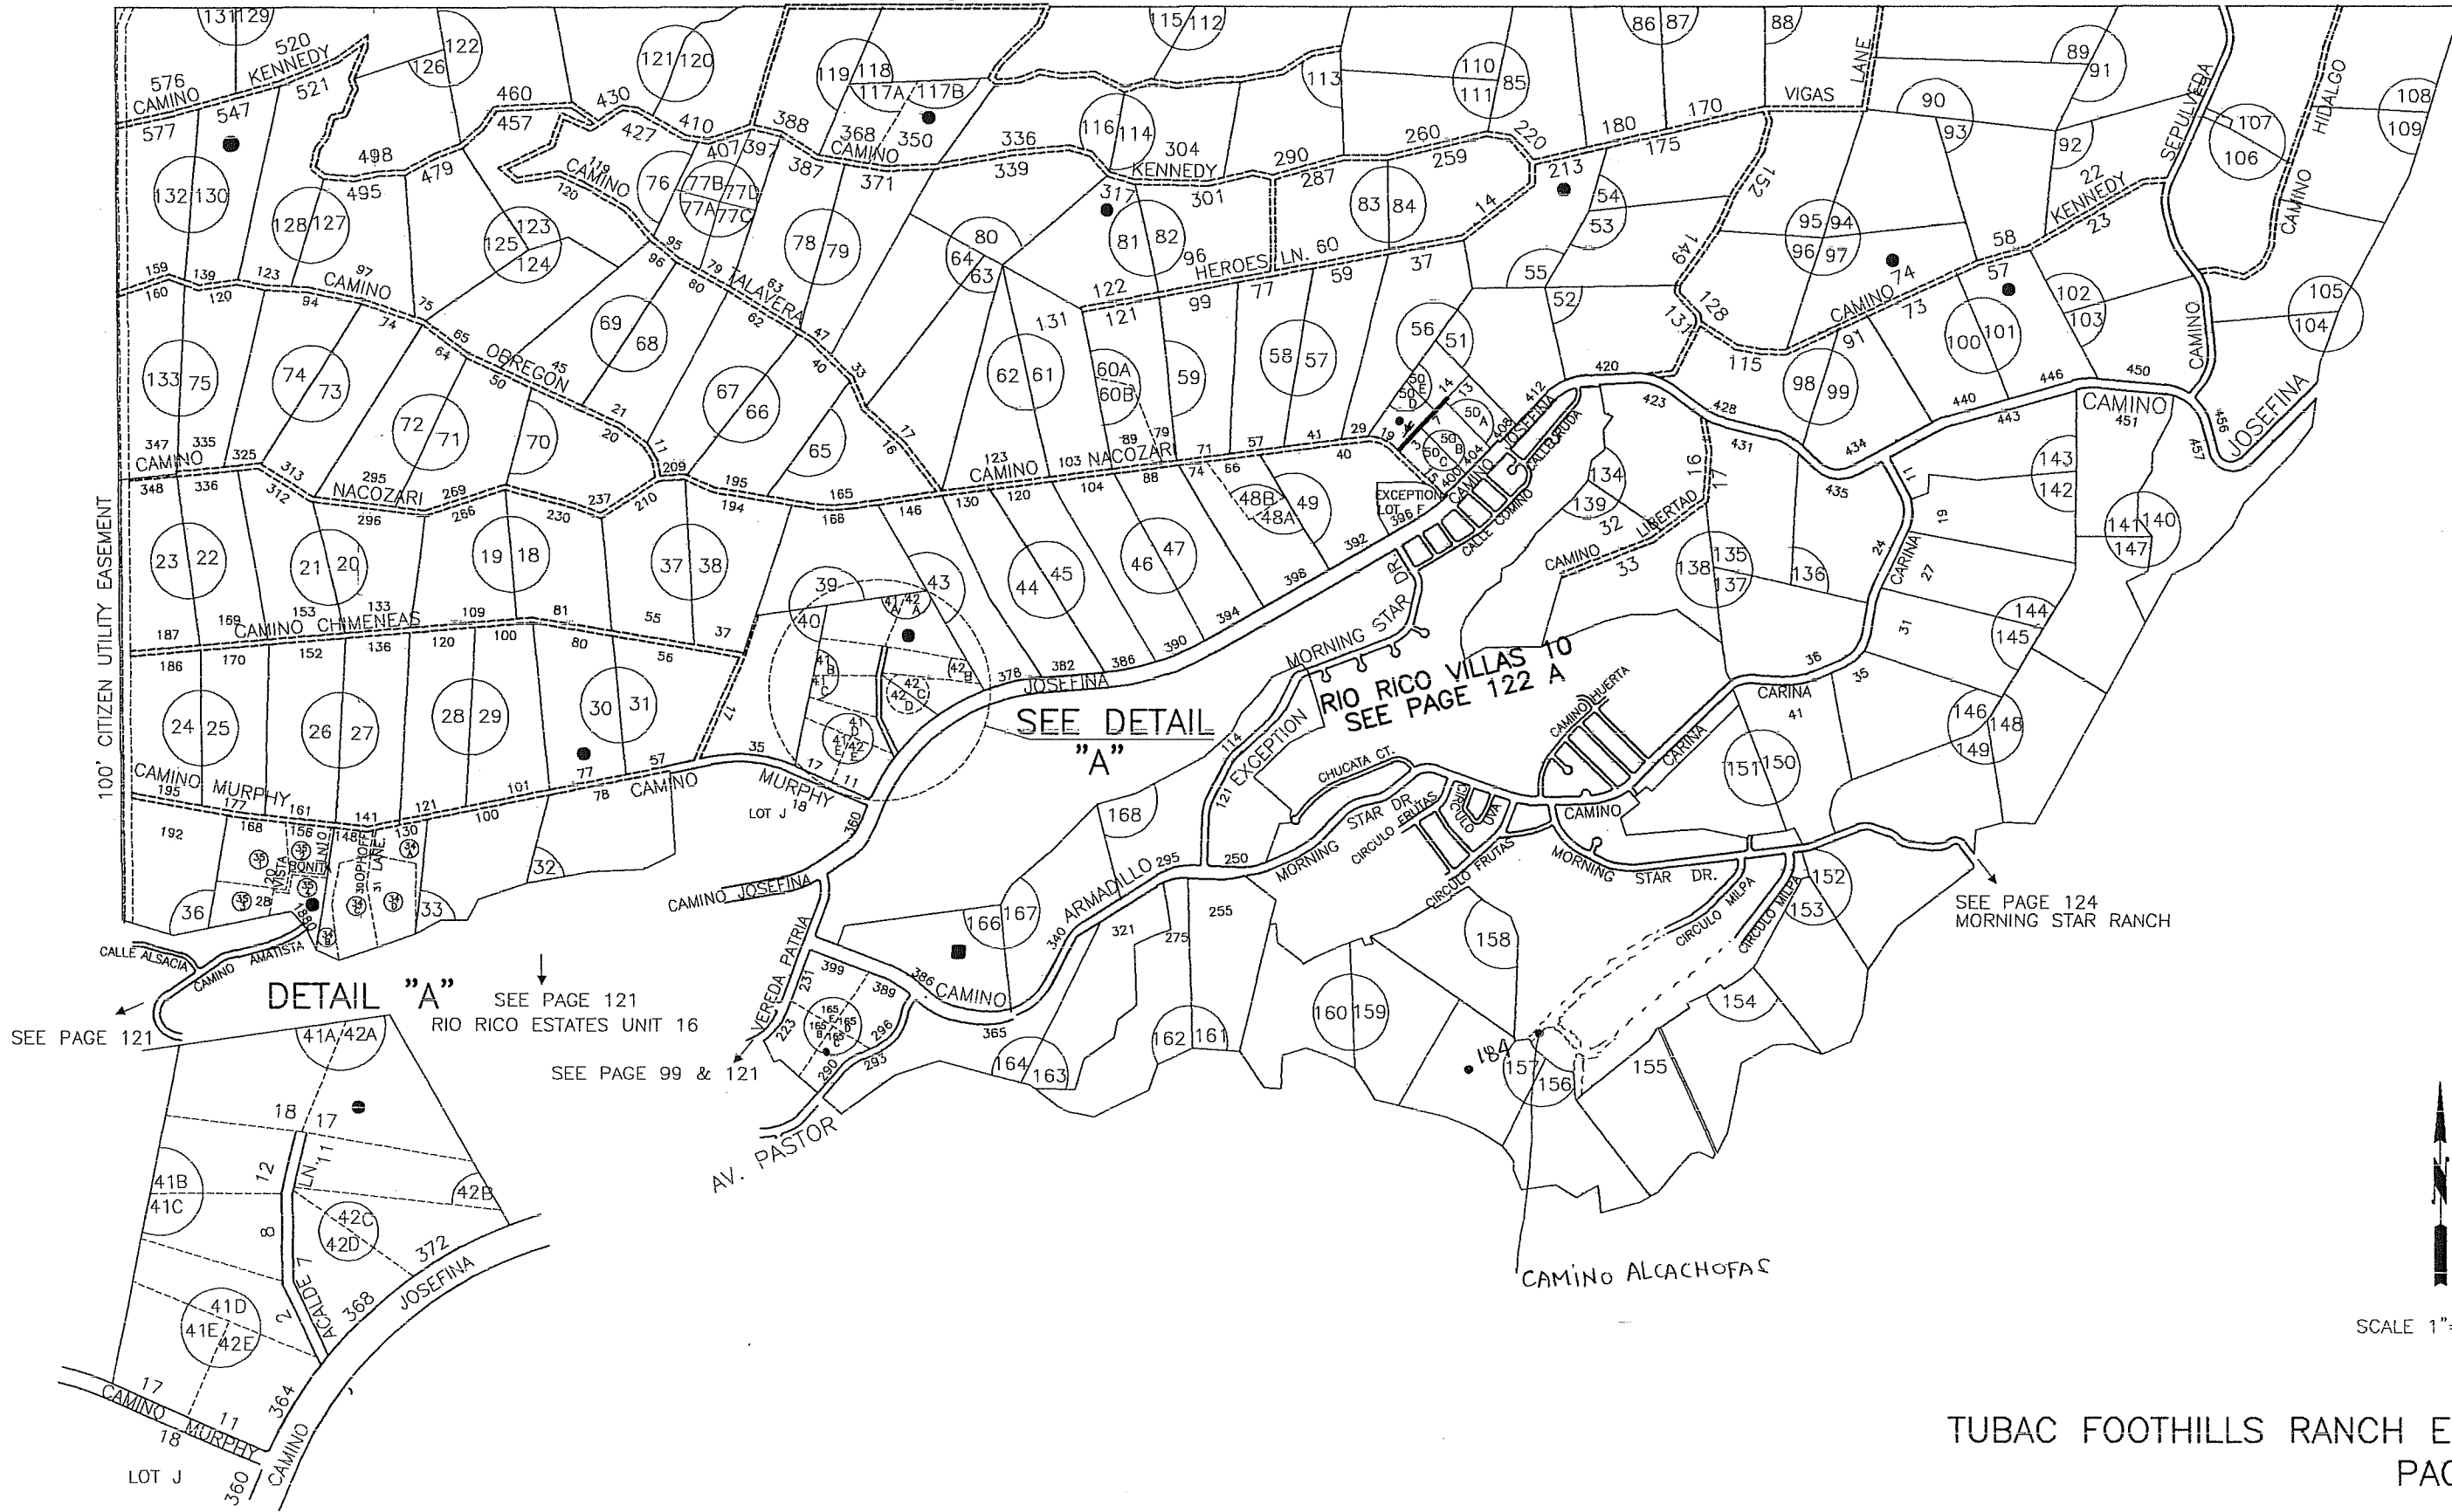

VIA FANDANGO

SEE PAGE 121
 DETAIL "A" SEE PAGE 121
 RIO RICO ESTATES UNIT 16
 SEE PAGE 99 & 121

SEE DETAIL
 "A"
 RIO RICO VILLAS TO
 SEE PAGE 122 A

SEE PAGE 124
 MORNING STAR RANCH

SCALE 1"=2000'